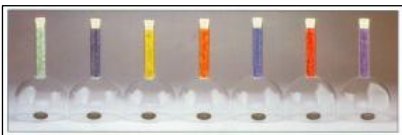

Optically Clear Gemstone-filled Handle Bowls

5 3/4"	$186
6 1/4"	$205
7"	$259
8"	$371

Optically Clear Chakra Set

All Handle Bowls
with Colored Gemstones $1491

Frosted Bowls Sets

Extra Small Set

5 – 8" & 2 – 9"	$985
U.S. Shipping	$99

Medium Set

1 – 9", 2 – 10", 1 – 11", 2 – 12", 1 – 14"	$1050
U.S. Shipping	$110

Small Set

2 – 8", 2 – 9", 2 – 10", 1 – 11"	$985
U.S. Shipping	$99

Premium Large Set

1 – 8", 1 – 9", 1 – 10", 1 – 12", 1 – 14", 1 – 16", 1 – 18"	$1266
To change out a bowl for a 20" "C" Note for this Set – Add An Additional $50	
U.S. Shipping	$140